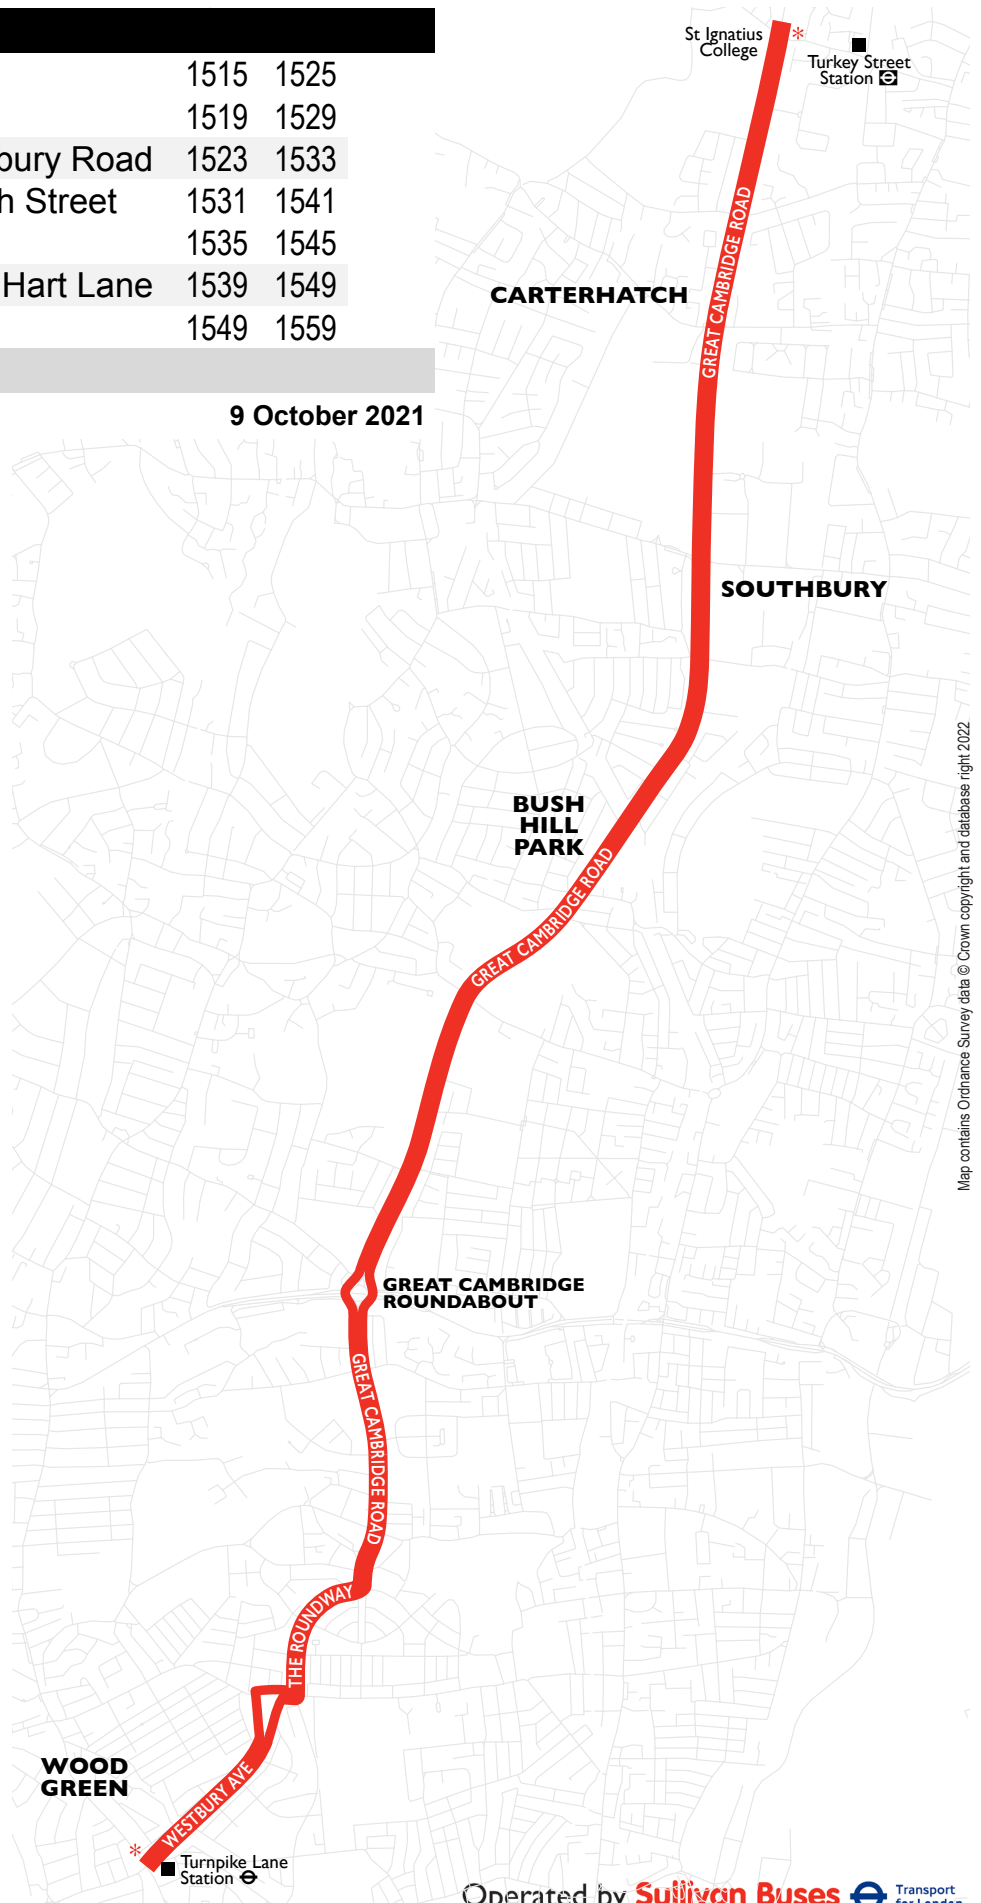

6 | 7 Turnpike Lane – Turkey Street

serving St Ignatius College

Schooldays

Turnpike Lane Station	0740	0748
Great Cambridge Road White Hart Lane	0750	0758
Edmonton Cambridge	0754	0802
Great Cambridge Road Church Street	0800	0808
Great Cambridge Road Southbury Road	0810	0818
Enfield Halfway House	0815	0823
St Ignatius College	0819	0827

No service on other days

9 October 2021

Map contains Ordnance Survey data © Crown copyright and database right 2022

6 | 7 Turkey Street – Turnpike Lane

serving St Ignatius College

Schooldays

St Ignatius College	1515	1525
Enfield Halfway House	1519	1529
Great Cambridge Road Southbury Road	1523	1533
Great Cambridge Road Church Street	1531	1541
Edmonton Cambridge	1535	1545
Great Cambridge Road White Hart Lane	1539	1549
Turnpike Lane Station	1549	1559

No service on other days

9 October 2021

Map contains Ordnance Survey data © Crown copyright and database right 2022