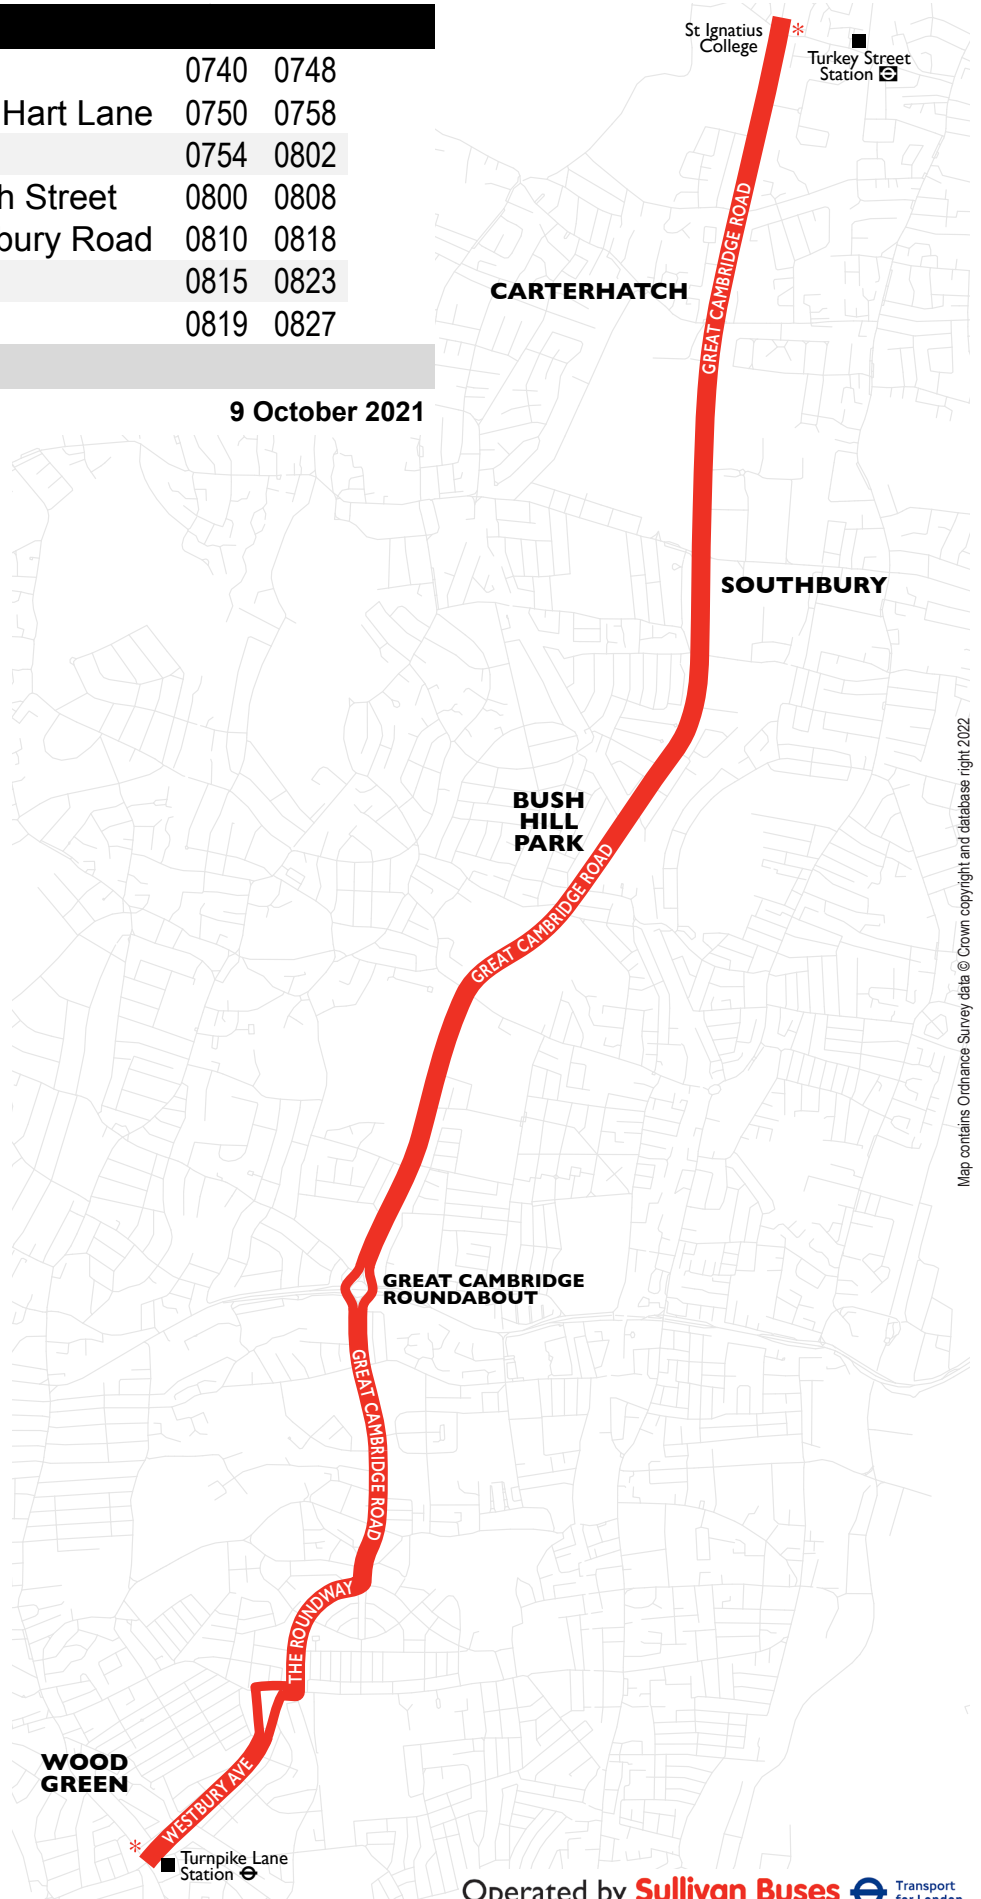

6 | 7 Turnpike Lane – Turkey Street

serving St Ignatius College

Schooldays

Turnpike Lane Station	0740	0748
Great Cambridge Road White Hart Lane	0750	0758
Edmonton Cambridge	0754	0802
Great Cambridge Road Church Street	0800	0808
Great Cambridge Road Southbury Road	0810	0818
Enfield Halfway House	0815	0823
St Ignatius College	0819	0827

No service on other days

9 October 2021

Map contains Ordnance Survey data © Crown copyright and database right 2022

6 | 7 Turkey Street – Turnpike Lane

serving St Ignatius College

Schooldays

St Ignatius College	1515	1525
Enfield Halfway House	1519	1529
Great Cambridge Road Southbury Road	1523	1533
Great Cambridge Road Church Street	1531	1541
Edmonton Cambridge	1535	1545
Great Cambridge Road White Hart Lane	1539	1549
Turnpike Lane Station	1549	1559

No service on other days

9 October 2021

Map contains Ordnance Survey data © Crown copyright and database right 2022